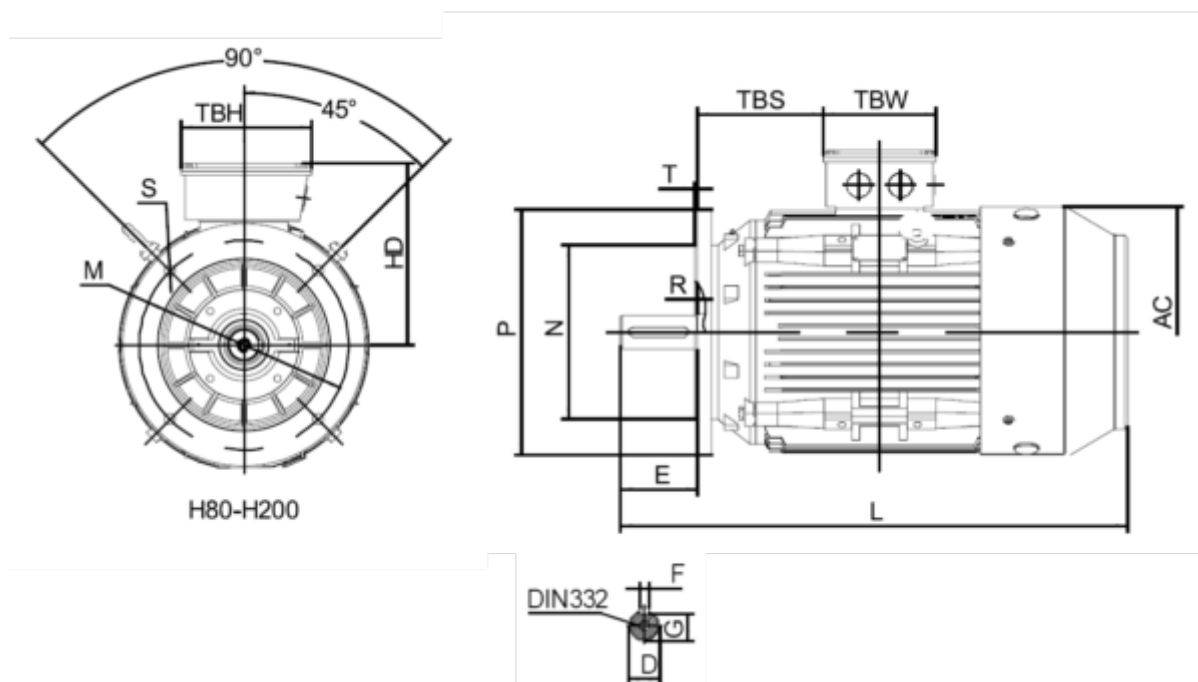

Data Sheet

Article number: 250301500624

Description: Kleedrive T3C 180L-6 15.0KW 900 rpm
3x400/690V 50HZ IP55 B5 Eff=91,2%

Measures

AA = 354	K = Ø15	TBH = 187
AC = Ø360	L = 725	TBS = 180
AD = 445	M = Ø300	TBW = 162
D = Ø48	N = Ø250	
E = 110	P = Ø350	
F = -	R = 0	
G = 42.5	S = 5	
HD = 265	T = 4xØ19	